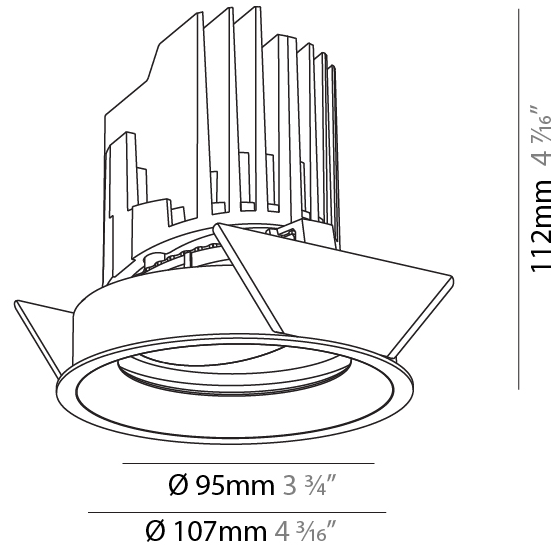

GENERAL

Series: Bioniq
 Subseries: Bioniq Round Adjustable
 Brand: Prolicht
 Division: Architectural
 Mounting Type: Recessed
 Mounting Location: Ceiling
 Subcategory: Downlight

PHYSICAL

Shape: Round
 Diameter (mm): 107
 Diameter (in): 4 3/16
 Height (mm): 112
 Height (in): 4 7/16
 Ceiling Thickness (mm): 10 / 12.5 / 15
 Ceiling Thickness (in): 3/8 or 1/2 or 9/16
 Min. Recessing Depth (mm): 130
 Min. Recessing Depth (in): 5 1/8
 Light Distribution: Adjustable / Downlight
 Weight (kg): 0.47
 Weight (lbs): 1.04
 Fixture Finish: SSR / BKV / CWI / CRY / HAB / UFT / ITA / RUA / FTG / MYG / LOD / PUS / FRO / FUP / KIA / POP / BLS / SPG / MEY / GOH / GUM / CHC / COM / ABZ / JAG / OBR / MOS / ROR
 Fixture Material: Aluminum Die Cast
 Cut-out Measurements: 98mm / 3 7/8"

OPTICAL

Reflector°: 10
 Optic°: Lens Pack - No Lens
 Adjustability: Rotational 355°; Tilt 30°

RATINGS AND CERTIFICATIONS

Certified By: Certified for North American Standards
 IP rating: IP20

BIONIQ ROUND ADJUSTABLE RECESSED