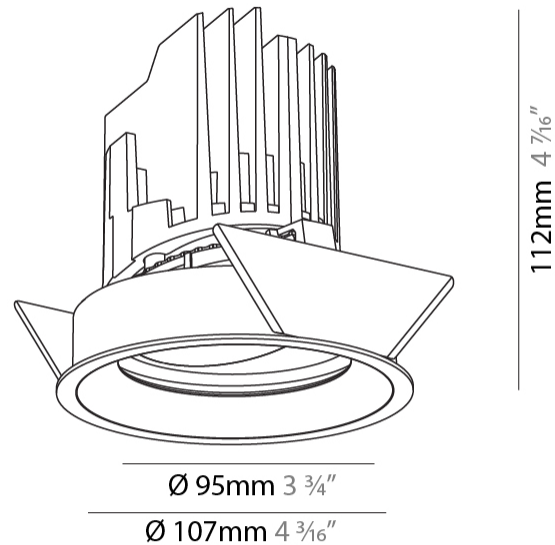

PHYSICAL

Shape: Round
Diameter (mm): 107
Diameter (in): 4 3/16
Height (mm): 112
Height (in): 4 7/16
Ceiling Thickness (mm): 10 / 12.5 / 15
Ceiling Thickness (in): 3/8 or 1/2 or 9/16
Min. Recessing Depth (mm): 130
Min. Recessing Depth (in): 5 1/8
Light Distribution: Adjustable / Downlight
Weight (kg): 0.47
Weight (lbs): 1.04
Fixture Finish: SSR / BKV / CWI / CRY / HAB / UFT / ITA / RUA / FTG / MYG / LOD / PUS / FRO / FUP / KIA / POP / BLS / SPG / MEY / GOH / GUM / CHC / COM / ABZ / JAG / OBR / MOS / ROR
Fixture Material: Aluminum Die Cast
Cut-out Measurements: 98mm / 3 7/8"

ELECTRICAL

Lamp Type: LED (Zhaga Standard)
Input Wattage (W): 13.2 / 16.5
Total Output Wattage (W): 12 / 15
Dimming: Tri-Mode (Non-Dimming and Phase Dimming (120Vac only) and 0-10V Dimming)
Driver Included: No
Driver Location: Recessed Housing
Driver Type: Constant Current - Universal
Driver Class: Class 2
Housing: See components
Input Voltage (V): 120 - 277
Constant Current (MA): 350

LED

Number of LEDs: 1
Color Temperature (°K): 2700 / 3000 / 3500 / 4000
Max. Delivered Lumen (lm): 850 / 950 / 1019 / 1040
Nominal Lumen (lm): 960 / 1070 / 1156 / 1180
CRI: >90 CRI
Efficiency (%): 0.885
Lamp Life (hrs): 50000

OPTICAL

Reflector°: 10
Adjustability: Rotational 355°; Tilt 30°

RATINGS AND CERTIFICATIONS

Certified By: Certified for North American Standards
IP rating: IP20