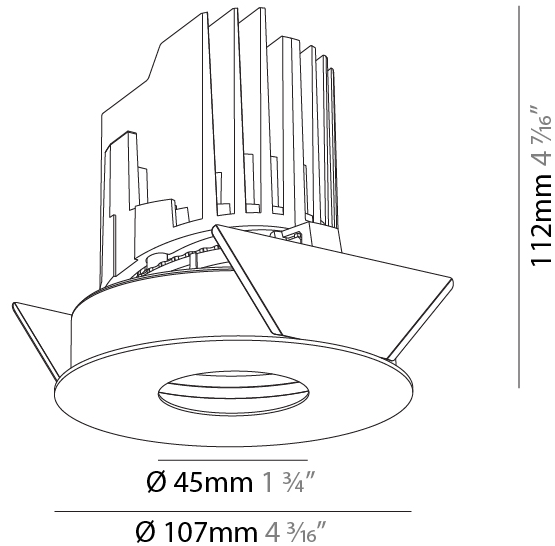

Series: Bioniq
Subseries: Bioniq Round Pinhole
Brand: Prolicht
Division: Architectural
Mounting Type: Recessed
Mounting Location: Ceiling
Subcategory: Downlight

PHYSICAL

Shape: Round
Diameter (mm): 107
Diameter (in): 4 3/16
Height (mm): 112
Height (in): 4 7/16
Ceiling Thickness (mm): 10 / 12.5 / 15
Ceiling Thickness (in): 3/8 or 1/2 or 9/16
Min. Recessing Depth (mm): 130
Min. Recessing Depth (in): 5 1/8
Light Distribution: Adjustable / Downlight
Weight (kg): 0.473
Weight (lbs): 1.04
Fixture Finish: SSR / BKV / CWI / CRY / HAB / UFT / ITA / RUA / FTG / MYG / LOD / PUS / FRO / FUP / KIA / POP / BLS / SPG / MEY / GOH / GUM / CHC / COM / ABZ / JAG / OBR / MOS / ROR
Fixture Material: Aluminum Die Cast
Cut-out Measurements: 98mm / 3 7/8"

ELECTRICAL

Lamp Type: LED
Input Wattage (W): 13.2 / 16.5
Total Output Wattage (W): 12 / 15
Dimming: Tri-Mode (Non-Dimming and Phase Dimming (120Vac only) and 0-10V Dimming)
Driver Included: No
Driver Location: Recessed Housing
Driver Type: Constant Current - Universal
Housing: See components
Input Voltage (V): 120 - 277
Constant Current (MA): 350

LED

Number of LEDs: 1
Color Temperature (°K): 2700 / 3000 / 3500 / 4000
Max. Delivered Lumen (lm): 850 / 950 / 1019 / 1040
Nominal Lumen (lm): 960 / 1070 / 1156 / 1180
CRI: >90 CRI
Lamp Life (hrs): 50000

OPTICAL

Reflector°: 10
Adjustability: Rotational 355°; Tilt 30°

RATINGS AND CERTIFICATIONS

Certified By: Certified for North American Standards
IP rating: IP20